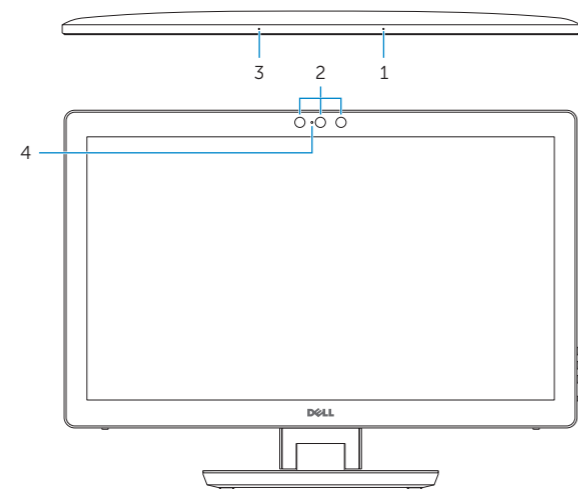

## Features

功能部件 | 功能 | 外觀 | 기능

- 1. Right microphone
- 2. Intel RealSense 3D Camera – optional
- 3. Left microphone
- 4. Camera-status light
- 5. USB 3.0 port (supports fast charging)
- 6. USB 3.0 port
- 7. Brightness control buttons (2)
- 8. Input-source selection/screen-off
- 9. Hard-drive activity light
- 10. Power button
- 11. Media-card reader
- 12. USB 3.0 ports (2)
- 13. Headset port
- 14. Audio-out port
- 15. Network port
- 16. USB 2.0 ports (2)
- 17. HDMI-out port
- 18. HDMI-in port
- 19. Power-adaptor port
- 20. Service Tag label