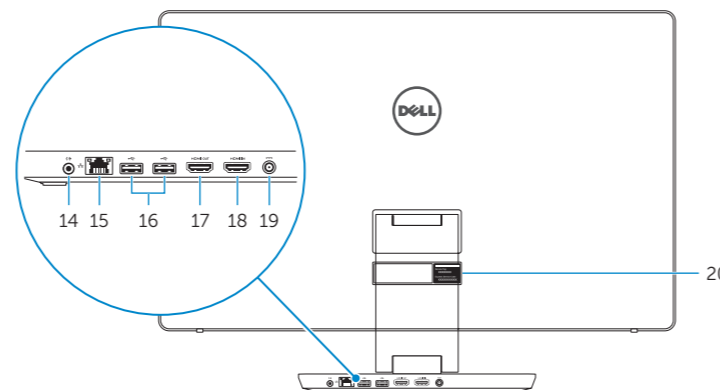

## Features

功能部件 | 功能 | 外觀 | 기능

- 1. Right microphone
- 2. Intel RealSense 3D Camera – optional
- 3. Left microphone
- 4. Camera-status light
- 5. USB 3.0 port (supports fast charging)
- 6. USB 3.0 port
- 7. Brightness control buttons (2)
- 8. Input-source selection/screen-off
- 9. Hard-drive activity light
- 10. Power button
- 11. Media-card reader
- 12. USB 3.0 ports (2)
- 13. Headset port
- 14. Audio-out port
- 15. Network port
- 16. USB 2.0 ports (2)
- 17. HDMI-out port
- 18. HDMI-in port
- 19. Power-adaptor port
- 20. Service Tag label